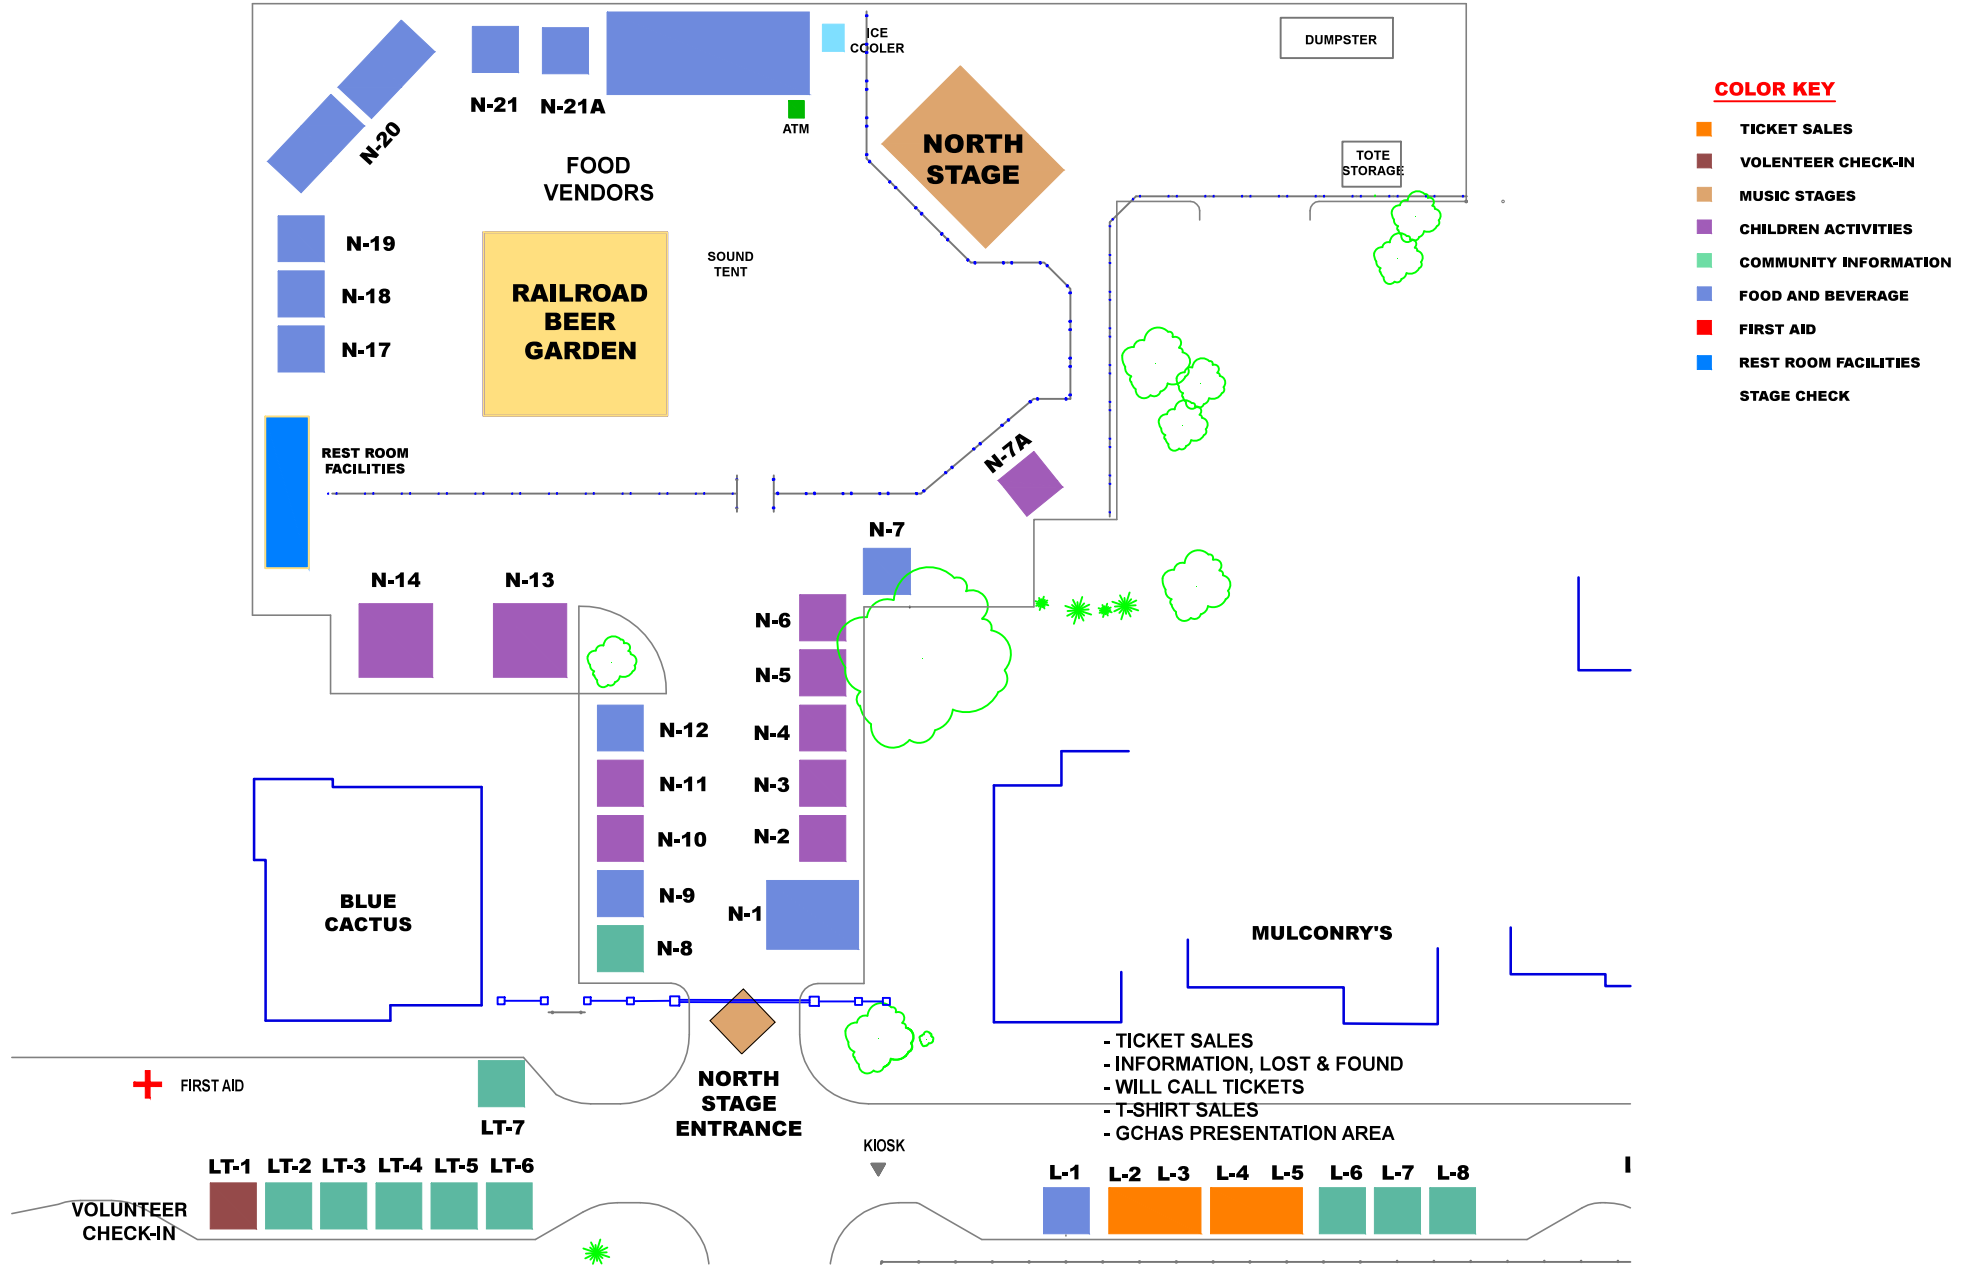

FAIRPORT FOOD AND MUSIC FESTIVAL

Railroad Stage Layout